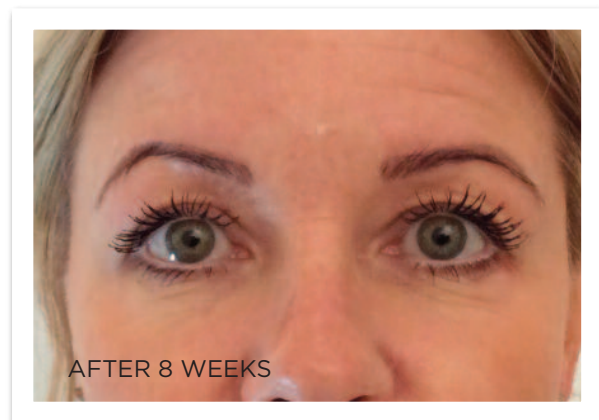

# PERFECT SKIN

by Frances Furlong

Award winner Frances Furlong Rgn Bsc Hons Inp.  
offers a wide range of treatments for Men and Women

Plexr is a cordless hand operated micro-surgical device that transfers concentrated heat to the treated skin tissue. It uses the difference in voltage between the device and the patients skin, generating a small electrical arc, similar to lightening. Plexr ionises the existing gases in the gap atmosphere (that would be the space between the needle tip and the patient's skin) producing plasma. The small lightening sublimates the fluids contained in the superficial part of the skin, without unwanted heat transmission to the adjacent tissues. Additionally it acts on the superficial layer of the skin preserving the lower layers, which reduces drastically any potential permanent skin damage that could be caused by the misuse of conventional lasers.

“ I have been having treatments with Frances Furlong for the past 4 years. I love the results I get from various skin booster treatments and dermal fillers, but over the years I have found my upper eyelid area has let me down in terms of ageing and not looking as wide eyed as I would like! I did have a consultation for surgery as at the time Frances could not offer me a good solution. However as soon as she told me about Plexr I booked without hesitation as to be honest I view surgery as my final option. This is my result 8 week after, as you can see I look less tired and wide eyed!